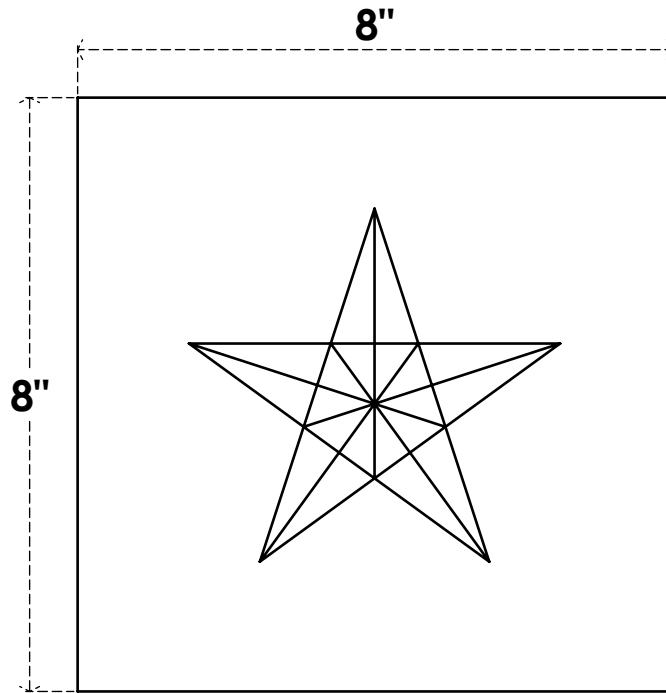

ROSP080X080X075SDG06

8"W X 8"H X 3/4"P STANDARD SEDGWICK STAR ROSETTE WITH SQUARE EDGE, ARCHITECTURAL GRADE PVC

FRONT

SIDE

EKENA MILLWORK
2300 WEST MAIN ST.
CLARKSVILLE, TX 75426
TOLL FREE: 866-607-0453
WWW.EKENAMILLWORK.COM