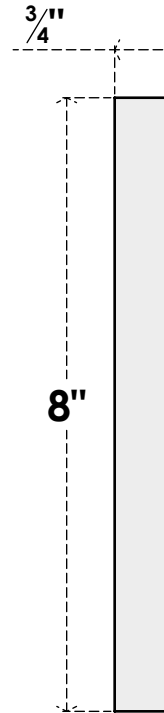

ROSP080X080X075SDG06

8"W X 8"H X 3/4"P STANDARD SEDGWICK STAR ROSETTE WITH SQUARE EDGE, ARCHITECTURAL GRADE PVC

FRONT

SIDE

EKENA MILLWORK
2300 WEST MAIN ST.
CLARKSVILLE, TX 75426
TOLL FREE: 866-607-0453
WWW.EKENAMILLWORK.COM

NOTES

1. INSTALLATION TO BE COMPLETED IN ACCORDANCE WITH MANUFACTURER'S SPECIFICATIONS.
2. DRAWING MAY NOT BE TO SCALE
3. THIS DRAWING IS INTENDED FOR DESIGN AND PLANNING PURPOSES ONLY.
4. ALL INFORMATION CONTAINED HEREIN WAS CURRENT AT THE TIME OF DEVELOPMENT BUT MUST BE REVIEWED AND APPROVED BY THE PRODUCT MANUFACTURER TO BE CONSIDERED ACCURATE.
5. ARCHITECTURAL GRADE PVC PRODUCTS ARE MADE FROM EXPANDED CELLULAR PVC AND COME NATURALLY WHITE BUT MAY BE PAINTED